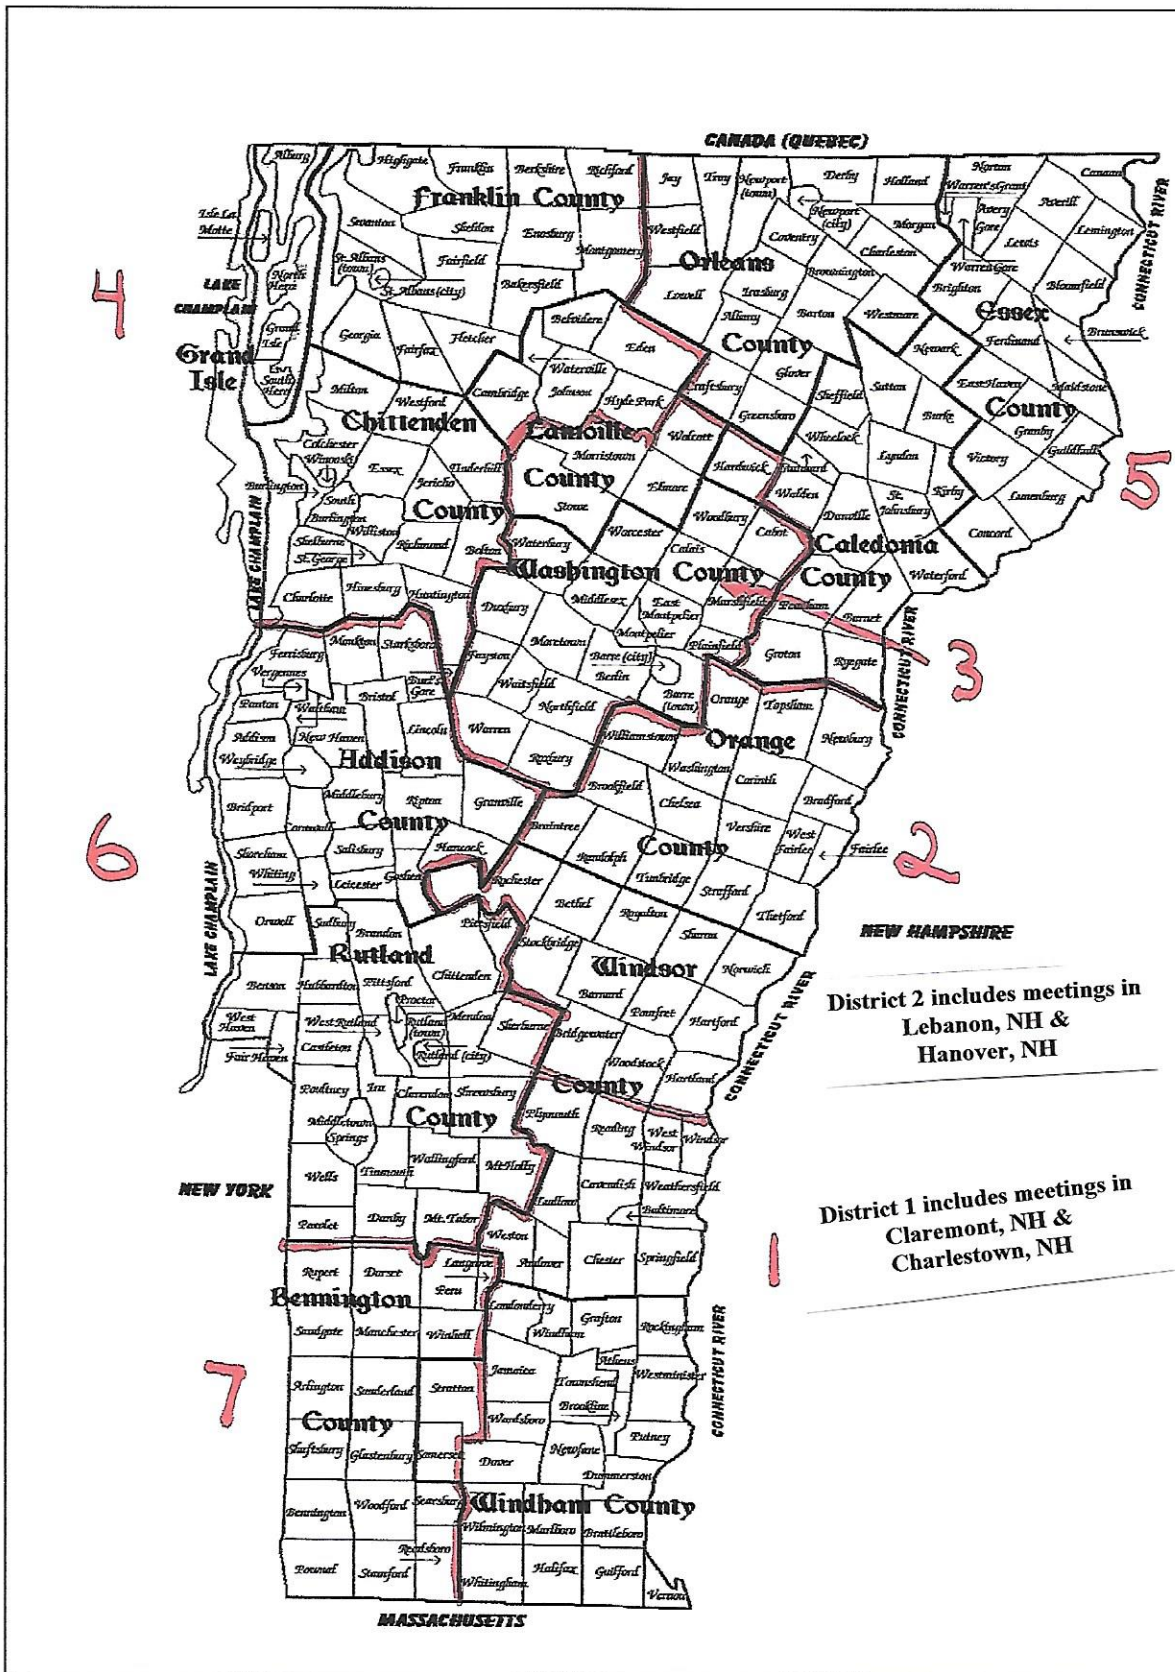

Vermont Area 56 District Boundary Lines – 2015

Map of Vermont Counties and their Townships
 Created by Jalande C. Barnes, Copyright 2001